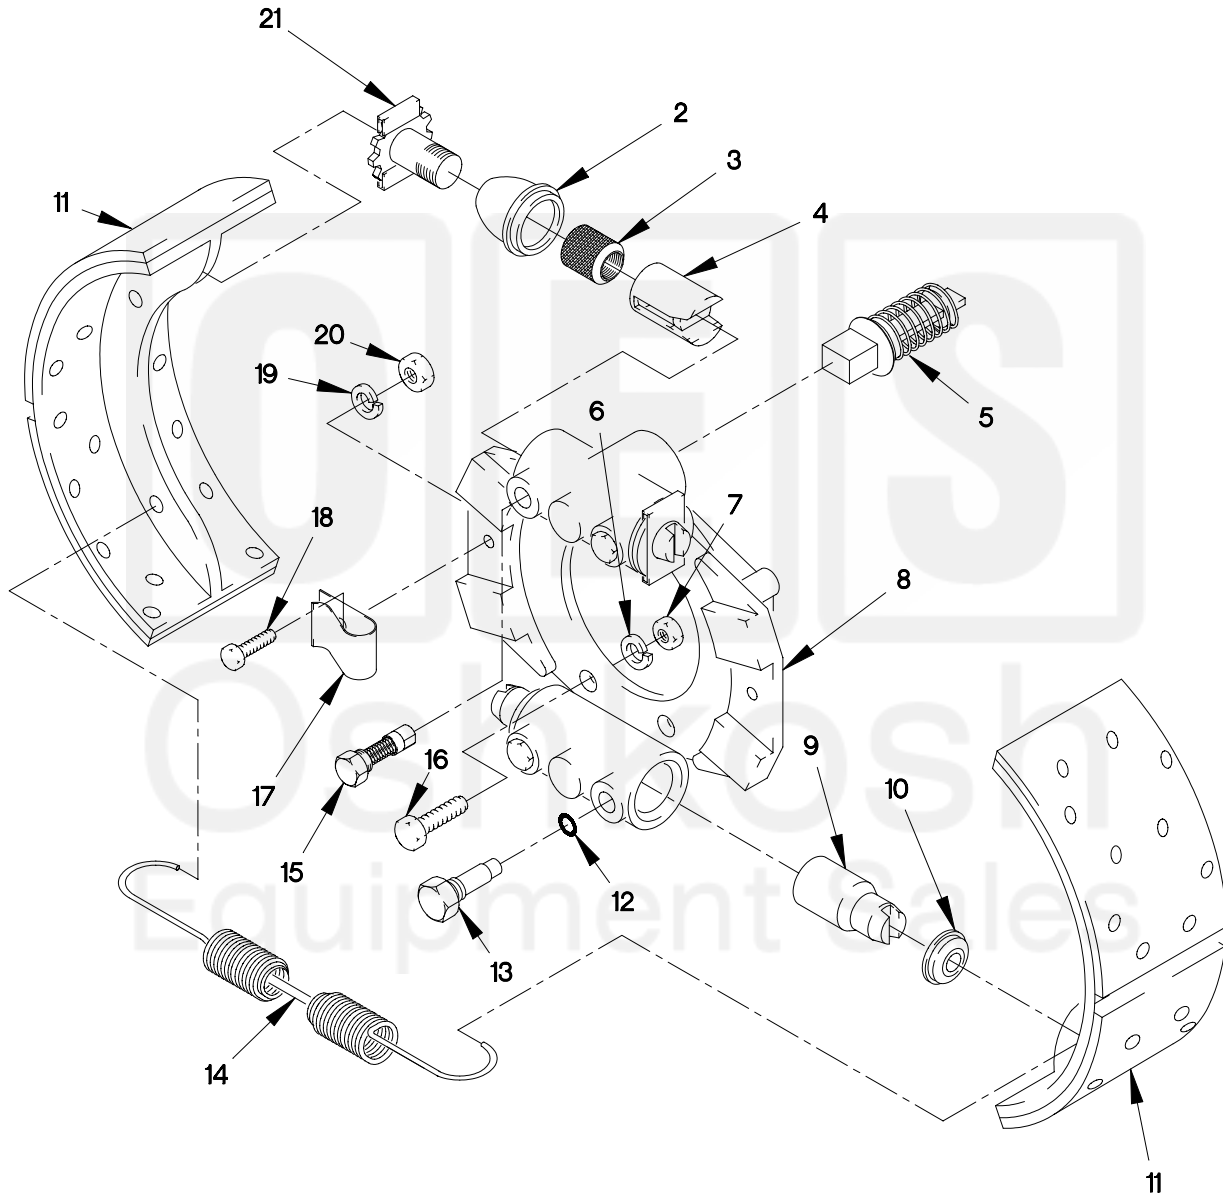

1 — 2  
THROUGH  
21

FIGURE 163. BRAKE ASSEMBLY

1202A-3C

SECTION II

TM 9-2320-366-24P-1

(1) ITEM NO	(2) SMR CODE	(3) CAGEC	(4) PART NUMBER	(5) DESCRIPTION AND USABLE ON CODE (UOC)	(6) QTY
GROUP 1202: SERVICE BRAKES FIG.163 BRAKE ASSEMBLY					
1	A0000	78500	RSA-1550-869	BRAKE ASSEMBLY RH, FRONT.....	1
1	A0000	78500	RSA-1550-870	BRAKE ASSEMBLY LH, FRONT.....	1
1	A0000	78500	RDA-1550-873	BRAKE ASSEMBLY LH, REAR.....	1
UOC:MAA,MAB,MAC,MAE,MAH,MAJ,MWB,MWC, MWH,MWJ,MWL,					
1	A0000	78500	RDA-1550-874	BRAKE ASSEMBLY RH, REAR.....	1
UOC:MAA,MAB,MAC,MAE,MAH,MAJ,MWB,MWC, MWH,MWJ,MWL,					
1	A0000	78500	RDA-1550-875	BRAKE ASSEMBLY HD,LH.....	1
UOC:MAF,MAG,MWF,					
1	A0000	78500	RDA-1550-876	BRAKE ASSEMBLY HD,RH.....	1
UOC:MAF,MAG,MWF,					
2	PAOZZ	78500	1205-C-2005	.SEAL,PLAIN ENCASED PART OF KIT P/N MPS4012 .....	2
3	KFOZZ	78500	3280K8175	.ACTUATOR PART OF KIT P/N MPS4012, MPS4012 .....	1
4	PAOZZ	78500	A3280W8187	.PLUNGER ACTUATOR AS PART OF KIT P/N MPS4012,MPS4012 .....	2
5	PAOZZ	78500	A-2247-E-1019	.WEDGE,BRAKE EXPANDE PART OF KIT P/N MPS4012,MPS4012 .....	2
6	PAOZZ	78500	1229-S-513-C	.WASHER,LOCK 5/16.....	4
7	PAOZZ	78500	1227E1487	.NUT,SELF-LOCKING,HE.....	4
8	PAOZZ	78500	3211T6000	.SPIDER,BRAKE.....	1
8	PAOZZ	78500	A3211S5999	.SPIDER,BRAKE.....	1
9	PAOZZ	78500	2297-A-5331	.PISTON,HYDRAULIC BR LEFT SIDE PART OF KIT P/N MPS4012.....	1
9	PAOZZ	78500	2297-B-5332	.PISTON,HYDRAULIC BR RIGHT SIDE PART OF KIT P/N MPS4012.....	1
10	PAOZZ	78500	1205-B-2004	.SEAL,PLAIN ENCASED PART OF KIT P/N MPS4012 .....	2
11	KFOZZ	78500	A1-3222-V-2232	.BRAKE SHOE ASSY PART OF KIT P/N MPS-4285 .....	1
12	PAOZZ	78500	1729B262	.WASHER,LOCK 19/32 PART OF KIT P/N MPS-4285 .....	4
13	PAOZZ	78500	A-3280-Z-8190	.GUIDE,PLUNGER PART OF KIT P/N MPS4012,MPS4012 .....	2
14	PAOZZ	78500	2758W127	.SPRING PART OF KIT P/N MPS-4285, MPS4012 .....	2
15	PAOZZ	78500	A1-2297U4597	.GUIDE ASSEMBLY,PAWL.....	2
16	PAOZZ	78500	S255Z	.SCREW,CAP,HEXAGON H.....	4
17	PAOZZ	78500	2257-M-1001	.CLIP,SPRING TENSION PART OF KIT P/N MPS-4285,MPS4012 .....	2